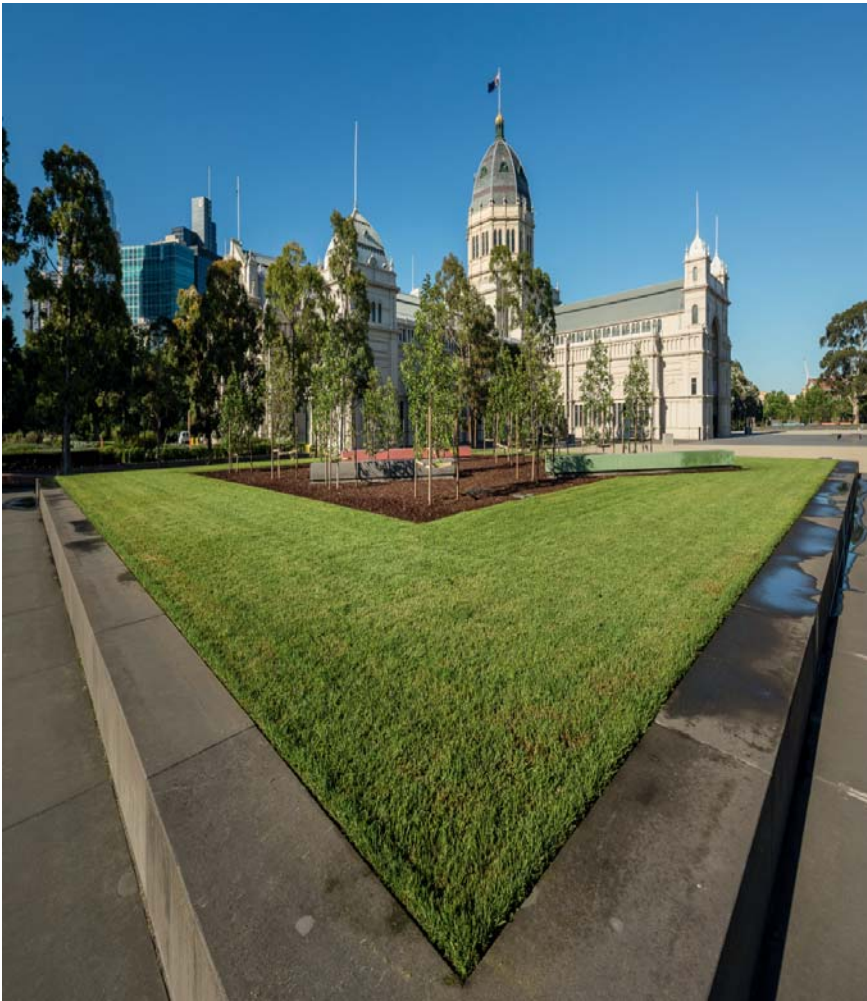

Melbourne Museum

Museum Victoria sought our services to install mature *Tristaniopsis laurina* into reconstructed garden beds to the front plaza of the Melbourne Museum.

The works included removal of existing surfaces, supply and install topsoil, automatic Irrigation system, Garden beds and kikuyu turf.